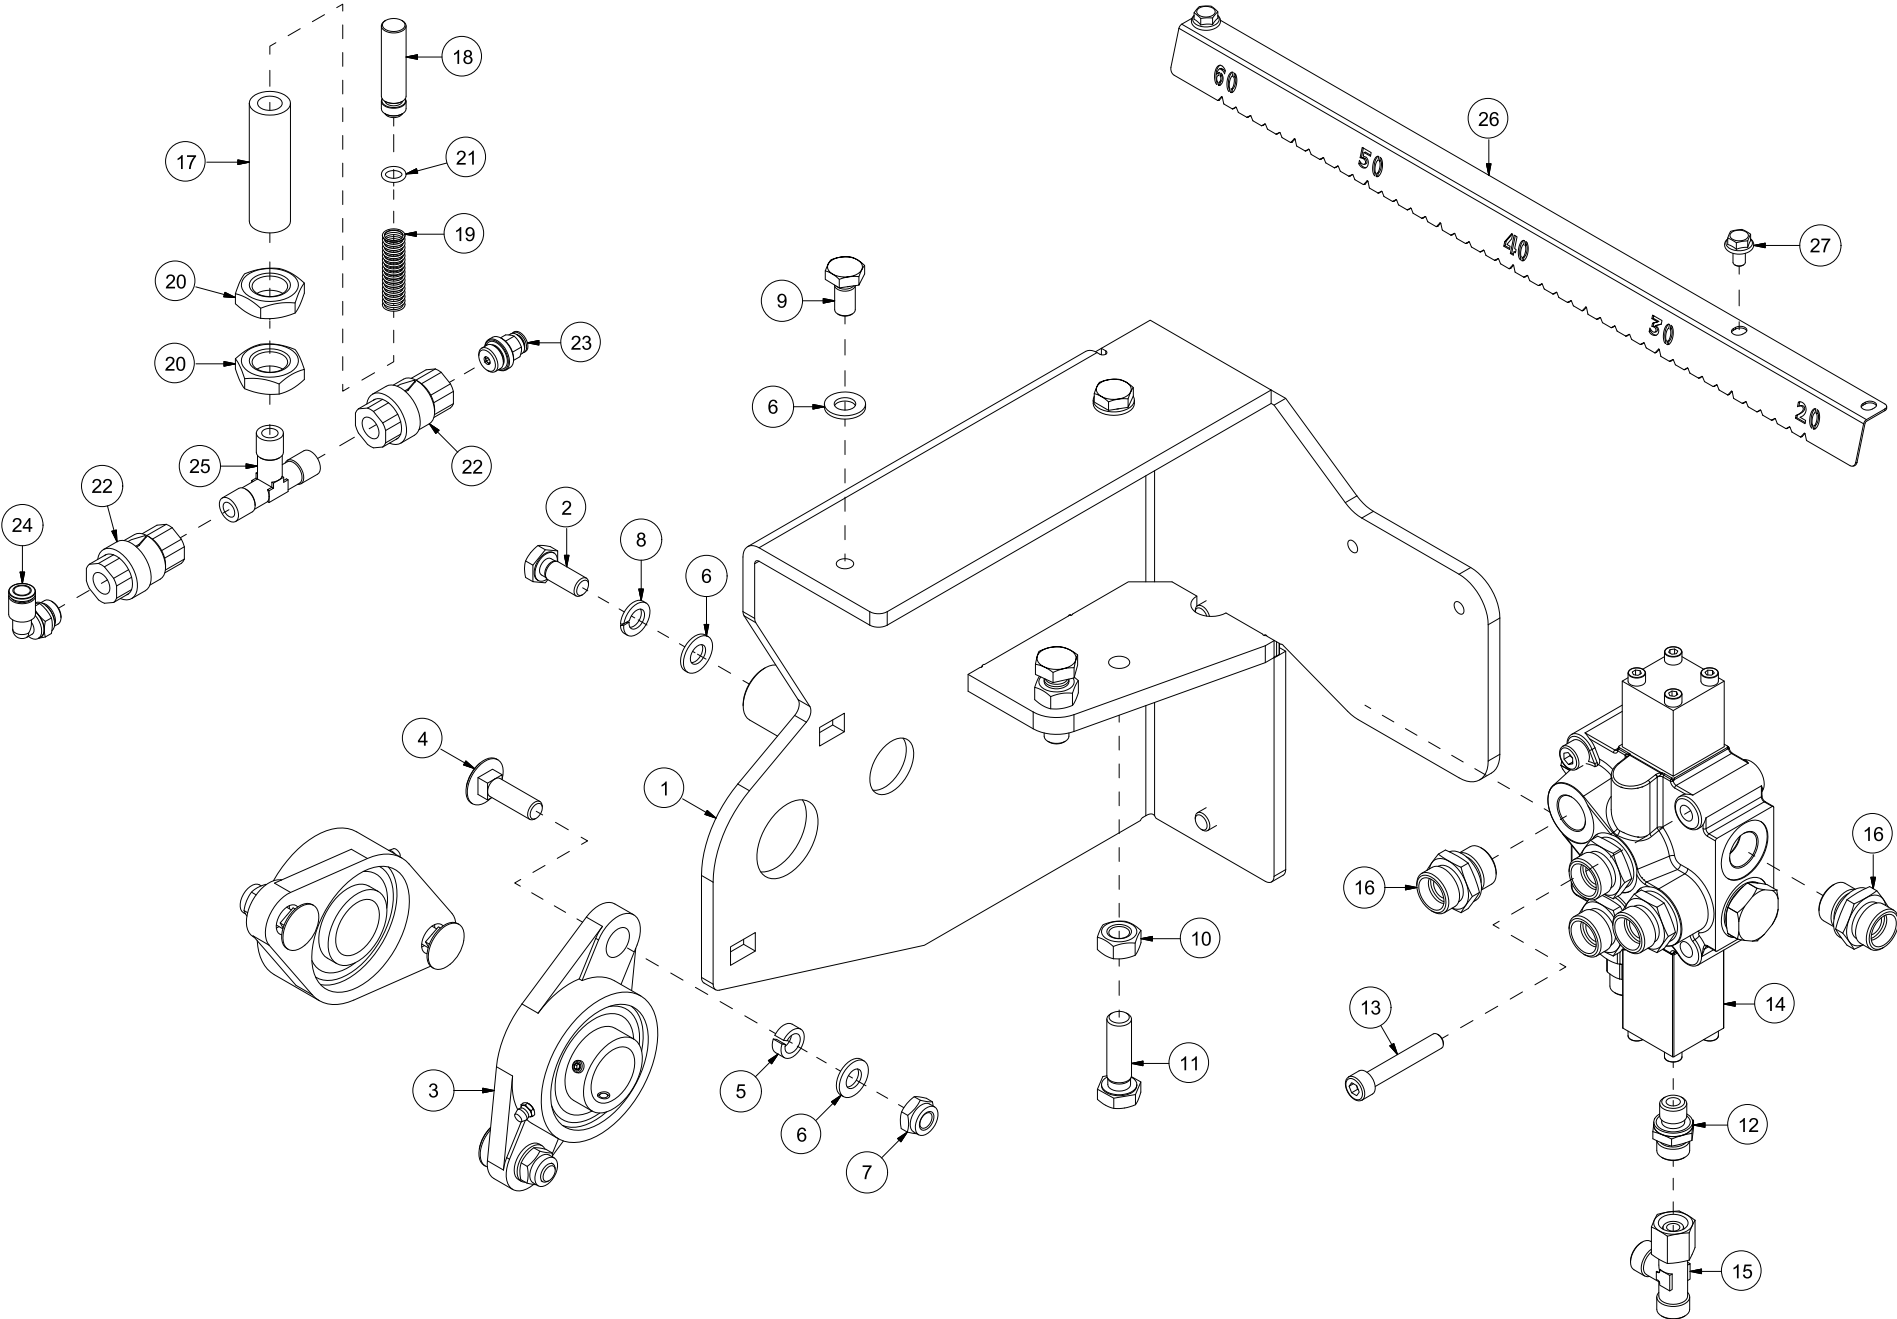

Pos	Ant	Artikkelnr	Beskrivelse
1	1	14120050	Sverdholderbrakett
2	1	2422297	Sekskantskrue M10x25 EIZn 8.8 DIN 933
3	2	2954171	Flenslager UCFL 206 30mm
4	4	2344332	Låseskrue M10x35 EIZn 8.8 DIN 603
5	4	1411167	Foring
6	10	2531060	Underlagsskive M10 EIZn DIN 125
7	4	2483610	Lockingmutter M10 EIZn DIN 985
8	1	2534060	Fjærskive M10 EIZn DIN 127
9	5	2422295	Sekskantskrue M10x20 EIZn 8.8 DIN 933
10	2	2481611	Sekskantmutter M12 EIZn DIN 934
11	2	2422352	Sekskantskrue M12x40 EIZn 8.8 DIN 933
12	1	2957754	Ansatsnippel GEK BSP 1/4" L10 ED
13	2	2477256	Unbrako sylinderskrue M8x50 EIZn DIN 912
14	1	2955326	Retningsventil DCV 40/1
15	1	2957721	T-ansatsnippel EVLK 10L
16	5	2957768	Ansatsnippel GEK BSP 1/2" L15 ED
17	1	14120132	Sylinder
18	1	14120127	Stempel
19	1	2912068	Trykkfjær Dt1,0 Di9,0 L45 St
20	2	2482615	Sekskantmutter lav M20x1,5 EIZn DIN 936
21	1	2233008	O-ring 8,00x2,00 NBR 70
22	2	2955330	Tilbakeslagventil 1/4"
23	1	2957813	Lynfittings 6mm 1/4" rett
24	1	2957819	Lynfittings 8mm 1/4" 90gr
25	1	2957500	Rørkobling T-stykke BSP 1/4"ut
26	1	14120065	Lengdeviser
27	2	2451196	Sekskantskrue med flens M6x10 EIZn 8.8 DIN 6921