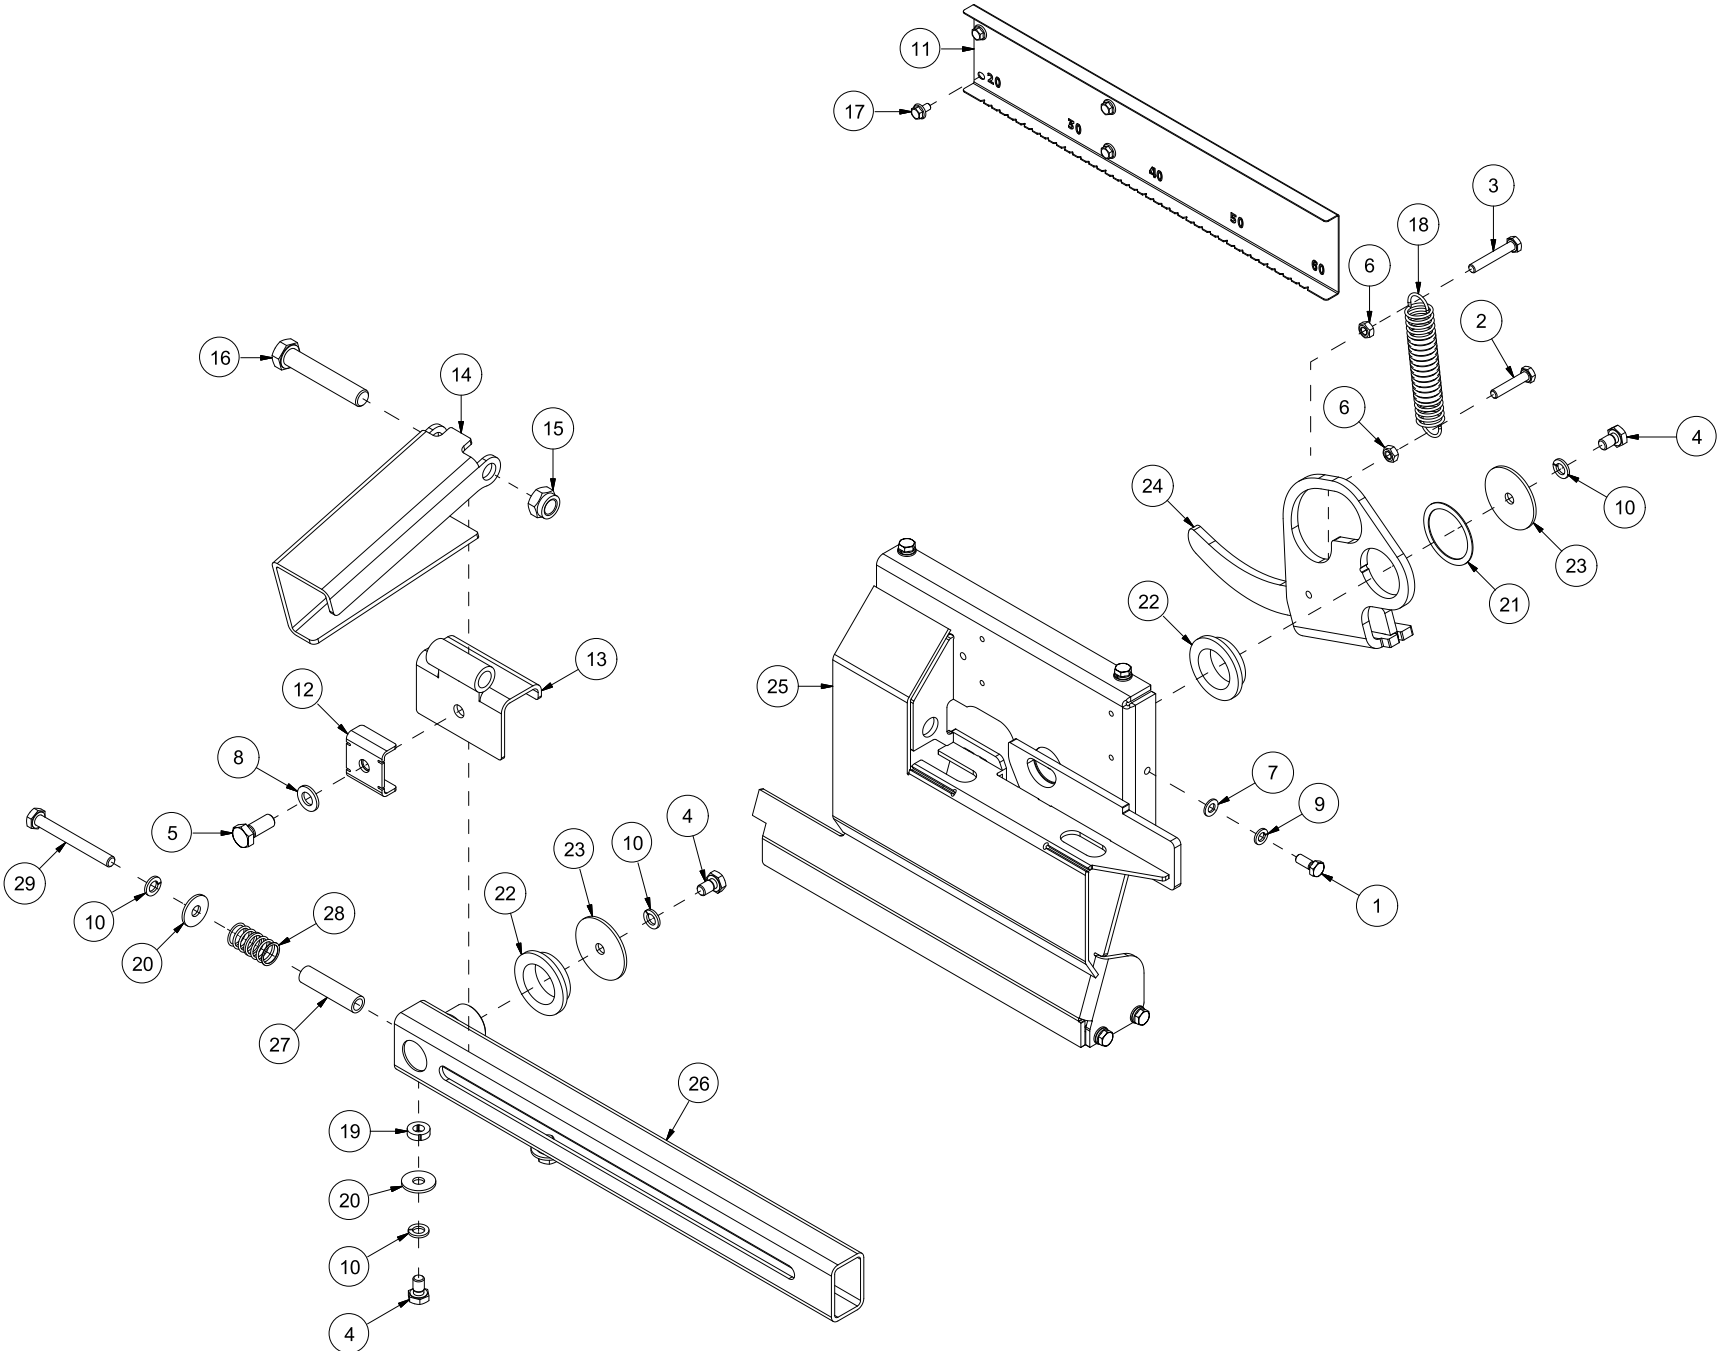

Pos	Ant	Artikkelnr	Beskrivelse
1	5	2422244	Sekskantskrue M8x20 EIZn 8.8 DIN 933
2	1	2422252	Sekskantskrue M8x40 EIZn 8.8 DIN 931
3	1	2422256	Sekskantskrue M8x50 EIZn 8.8 DIN 931
4	4	2422290	Sekskantskrue M10x16 EIZn 8.8 DIN 933
5	1	2422348	Sekskantskrue M12x30 EIZn 8.8 DIN 933
6	2	2481609	Sekskantmutter M8 EIZn DIN 934
7	5	2531047	Underlagsskive M8 EIZn DIN 125
8	1	2531069	Underlagsskive M12 EIZn DIN 125
9	5	2534047	Fjærskive M8 EIZn DIN 127
10	5	2534060	Fjærskive M10 EIZn DIN 127
11	1	14120066	Lengdeviser
12	1	14120071	Mutterplate
13	1	14120169	Brakett
14	1	14120170	Stokkstopperplate
15	1	2483613	Lockingmutter M16 EIZn DIN 985
16	1	2422501	Sekskantskrue M16x90 EIZn 8.8 DIN 931
17	4	2451196	Sekskantskrue med flens M6x10 EIZn 8.8 DIN 6921
18	1	2913030	Strekkfjær Dt2,5 Dy25 L100 St
19	2	14120221	Skive
20	3	2533060	Karosseriskive M10 EIZn DIN 9021
21	1	14120332	Skive
22	2	2245023	Plastforing Ø39/48x15
23	2	14120326	Skive
24	1	14120329	Brakett
25	1	14120375	Kjedemotordeksel
26	1	14120376	Stokkstopperør
27	1	14130184	Hylse Ø11/16x65
28	1	2912022	Trykkfjær Dt2,0 Di18 L45 St
29	1	2422315	Sekskantskrue M10x90 EIZn 8.8 DIN 931