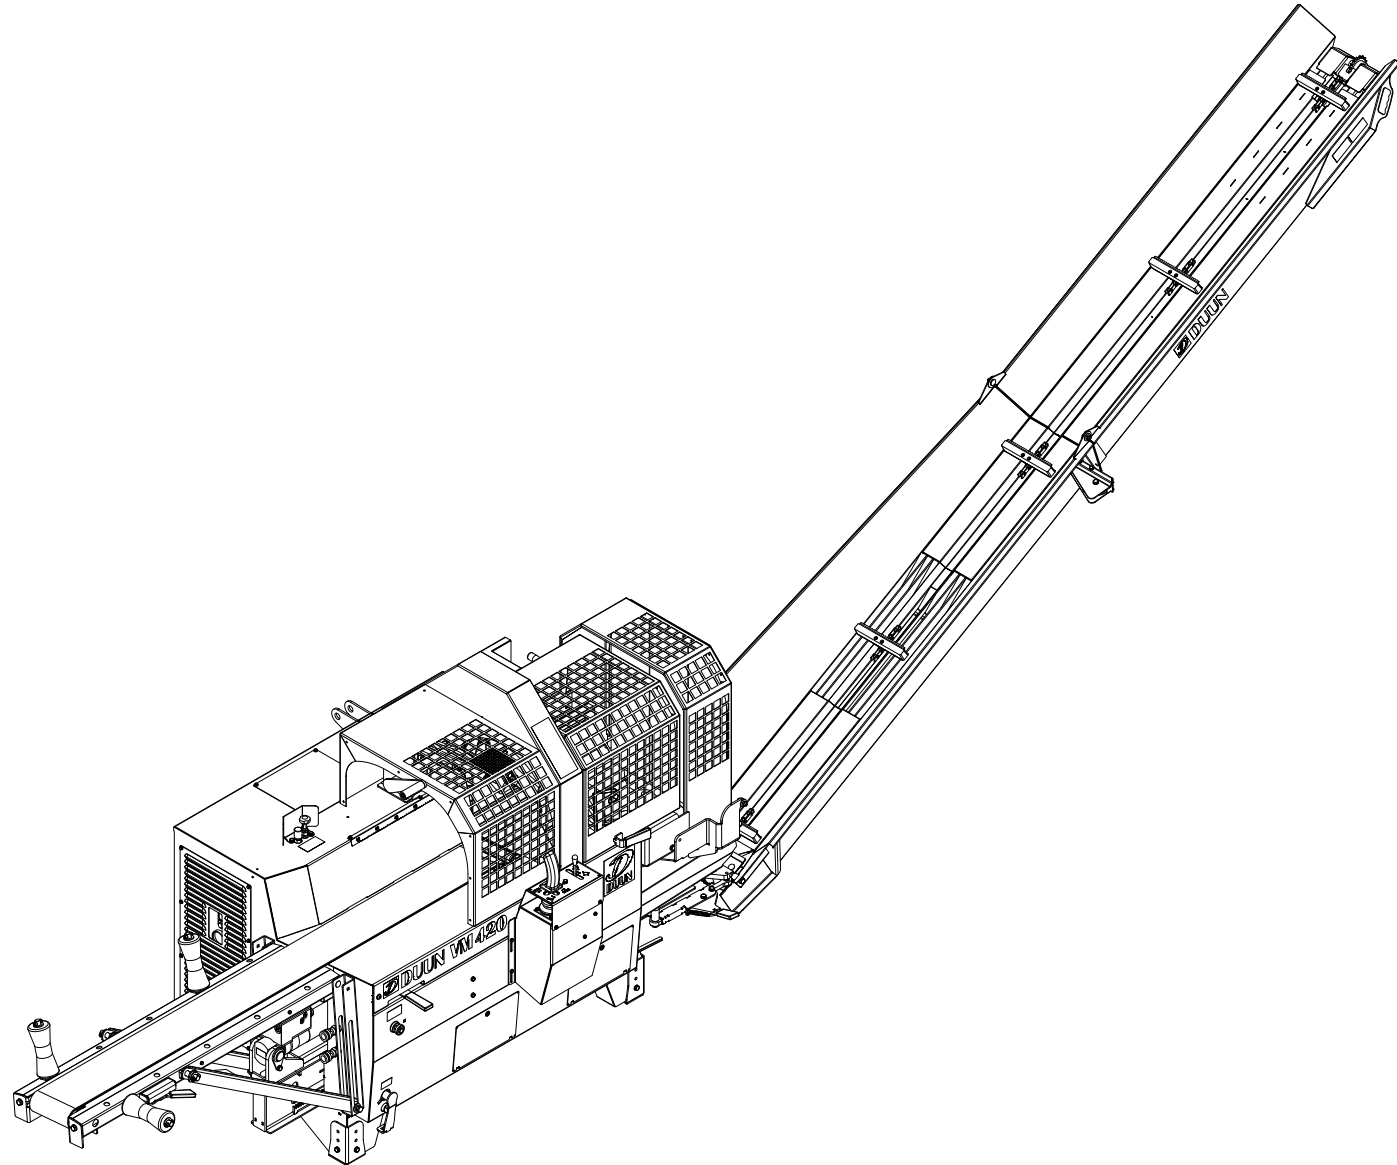

VM420 Spare part list

Serienummer: f.o.m. 160031 | t.o.m. 180000

CONTENTS	2
41208001 CHASSIS AND VALVES	4
41208002-001 CONVEYOR LOWER	6
41208002-002 CONVEYOR UPPER	8
41208003 LOG STOP	10
41208004-001 FEED TABLE OUTER	12
41208004-002 FEED TABLE INNER	14
41208005 HYDRAULIC TANK	16
41208007-001 SAW, CUT CYLINDER AND CHAIN OIL TANK (TRACTOR POWERED)	18
41208007-002 SAW BRACKET AND VALVE (TRACTOR POWERED)	20
41208008 COOLING FAN	22
41208009 SPLITTING BED AND SPLITTING RAM	24
41208010 CYLINDER 8,5 T	26
41208011 CYLINDER 11,0 T	28
41208012 LOG CLAMP	30
41208013 COVER	32
41208014-001 SAW, CUT CYLINDER AND CHAIN OIL TANK (ELEKTRIC POWERED)	34
41208014-002 SAW BRACKET AND VALVE (ELEKTRIC POWERED)	36
41208015-001 MECHANISM	38
41208016 SIDWAYS ADJUSTMENT OF CONVEYOR	42
41208017 KNIFE ADJUSTMENT	44
41208018 SUPPORT LEGS	46
41208019 OPERATORS PANEL	48
41208020 REMOTE FEED BELT CONTROL	50
41208021 LOG CLAMP, HYDRAULIC	52
41208022 GEAR BOX AND PUMP TRACTOR POWERED	54
41208023 SPLITTING KNIFE 6 PART	56
41208024 SPLITTING KNIFE 8 PART	58
41208025 SPLITTING KNIFE 4 PART	60
41208027 FEED BELT GRIP TOP	62
41208028 FEED BELT SMOOTH	64
41208029 COVER, LONG	66
41208030 MOTOR AND PUMP 400V, ELECTRIC POWERED	68
41208031 MOTOR AND PUMP 230V, ELEKTRIC POWERED	70
41208032 SPLITTING KNIFE 10 PART	72
41208035 OPERATORS PANEL	74