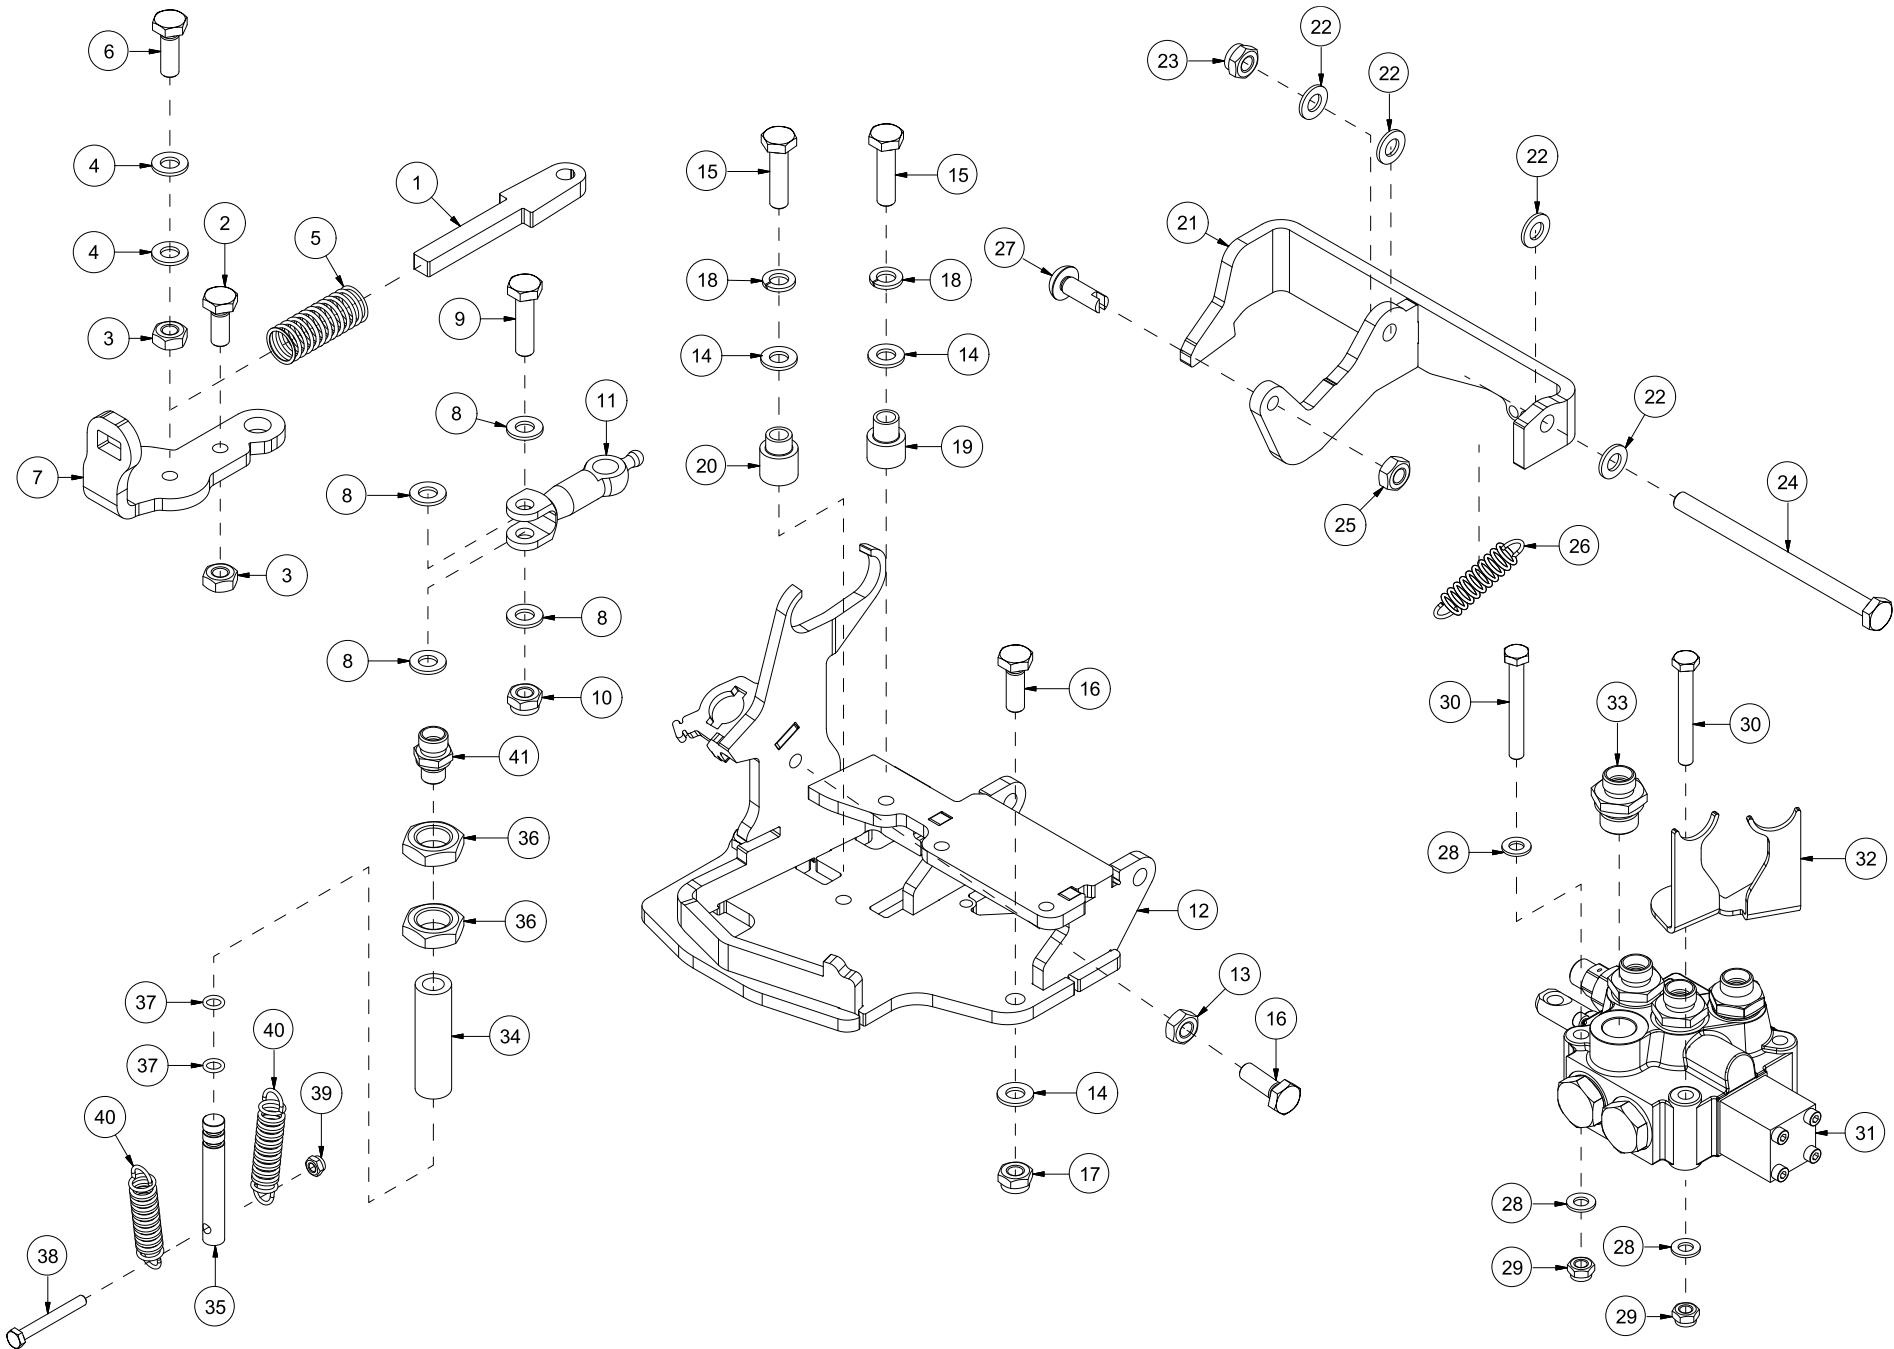

Pos	Ant	Artikkelnr	Beskrivelse
1	1	14120095	Sjaltestang
2	1	2422297	Sekskantskrue M10x25 EIZn 8.8 DIN 933
3	2	2481610	Sekskantmutter M10 EIZn DIN 934
4	2	2531060	Underlagsskive M10 EIZn DIN 125
5	1	2912075	Trykkfjær Dt2,0 Di18 L85 St
6	1	2422299	Sekskantskrue M10x30 EIZn 8.8 DIN 933
7	1	14120360	Sjaltearm
8	4	2531060	Underlagsskive M10 EIZn DIN 125
9	1	1411254	Bolt for sjaltestang
10	1	2483610	Lockingmutter M10 EIZn DIN 985
11	1	14120355	Ventilbetjener
12	1	14120090	Mekanismefeste
13	1	2481610	Sekskantmutter M10 EIZn DIN 934
14	4	2531060	Underlagsskive M10 EIZn DIN 125
15	2	2422303	Sekskantskrue M10x40 EIZn 8.8 DIN 931
16	3	2422299	Sekskantskrue M10x30 EIZn 8.8 DIN 933
17	2	2483610	Lockingmutter M10 EIZn DIN 985
18	2	2534060	Fjærskive M10 EIZn DIN 127
19	1	14120351	Avstandshylse Ø10/21 L15/27
20	1	14120352	Avstandshylse Ø10/21 L18/27
21	1	14120091	Utløserarm
22	4	2531060	Underlagsskive M10 EIZn DIN 125
23	1	2483610	Lockingmutter M10 EIZn DIN 985
24	1	2422321	Sekskantskrue M10x150 EIZn 8.8 DIN 931
25	1	2481610	Sekskantmutter M10 EIZn DIN 934
26	1	2913028	Strekkfjær Dt2,0 Dy15 L70 St
27	1	14120369	Stillskrue
28	3	2531047	Underlagsskive M8 EIZn DIN 125
29	2	2483609	Lockingmutter M8 EIZn DIN 985
30	2	2422260	Sekskantskrue M8x65 EIZn 8.8 DIN 931
31	1	2955352	Retningsventil DCV 40/1
32	1	14120195	Slangeholder
33	4	2957766	Ansatsnippel GEK BSP 1/2" L12 ED
34	1	14120132	Sylinder
35	1	14120133	Stempel
36	2	2482615	Sekskantmutter lav M20x1,5 EIZn DIN 936
37	2	2233008	O-ring 8,00x2,00 NBR 70
38	1	2422217	Sekskantskrue M6x50 EIZn 8.8 DIN 931
39	1	2483608	Lockingmutter M6 EIZn DIN 985
40	2	2913028	Strekkfjær Dt2,0 Dy15 L70 St
41	1	2957754	Ansatsnippel GEK BSP 1/4" L10 ED