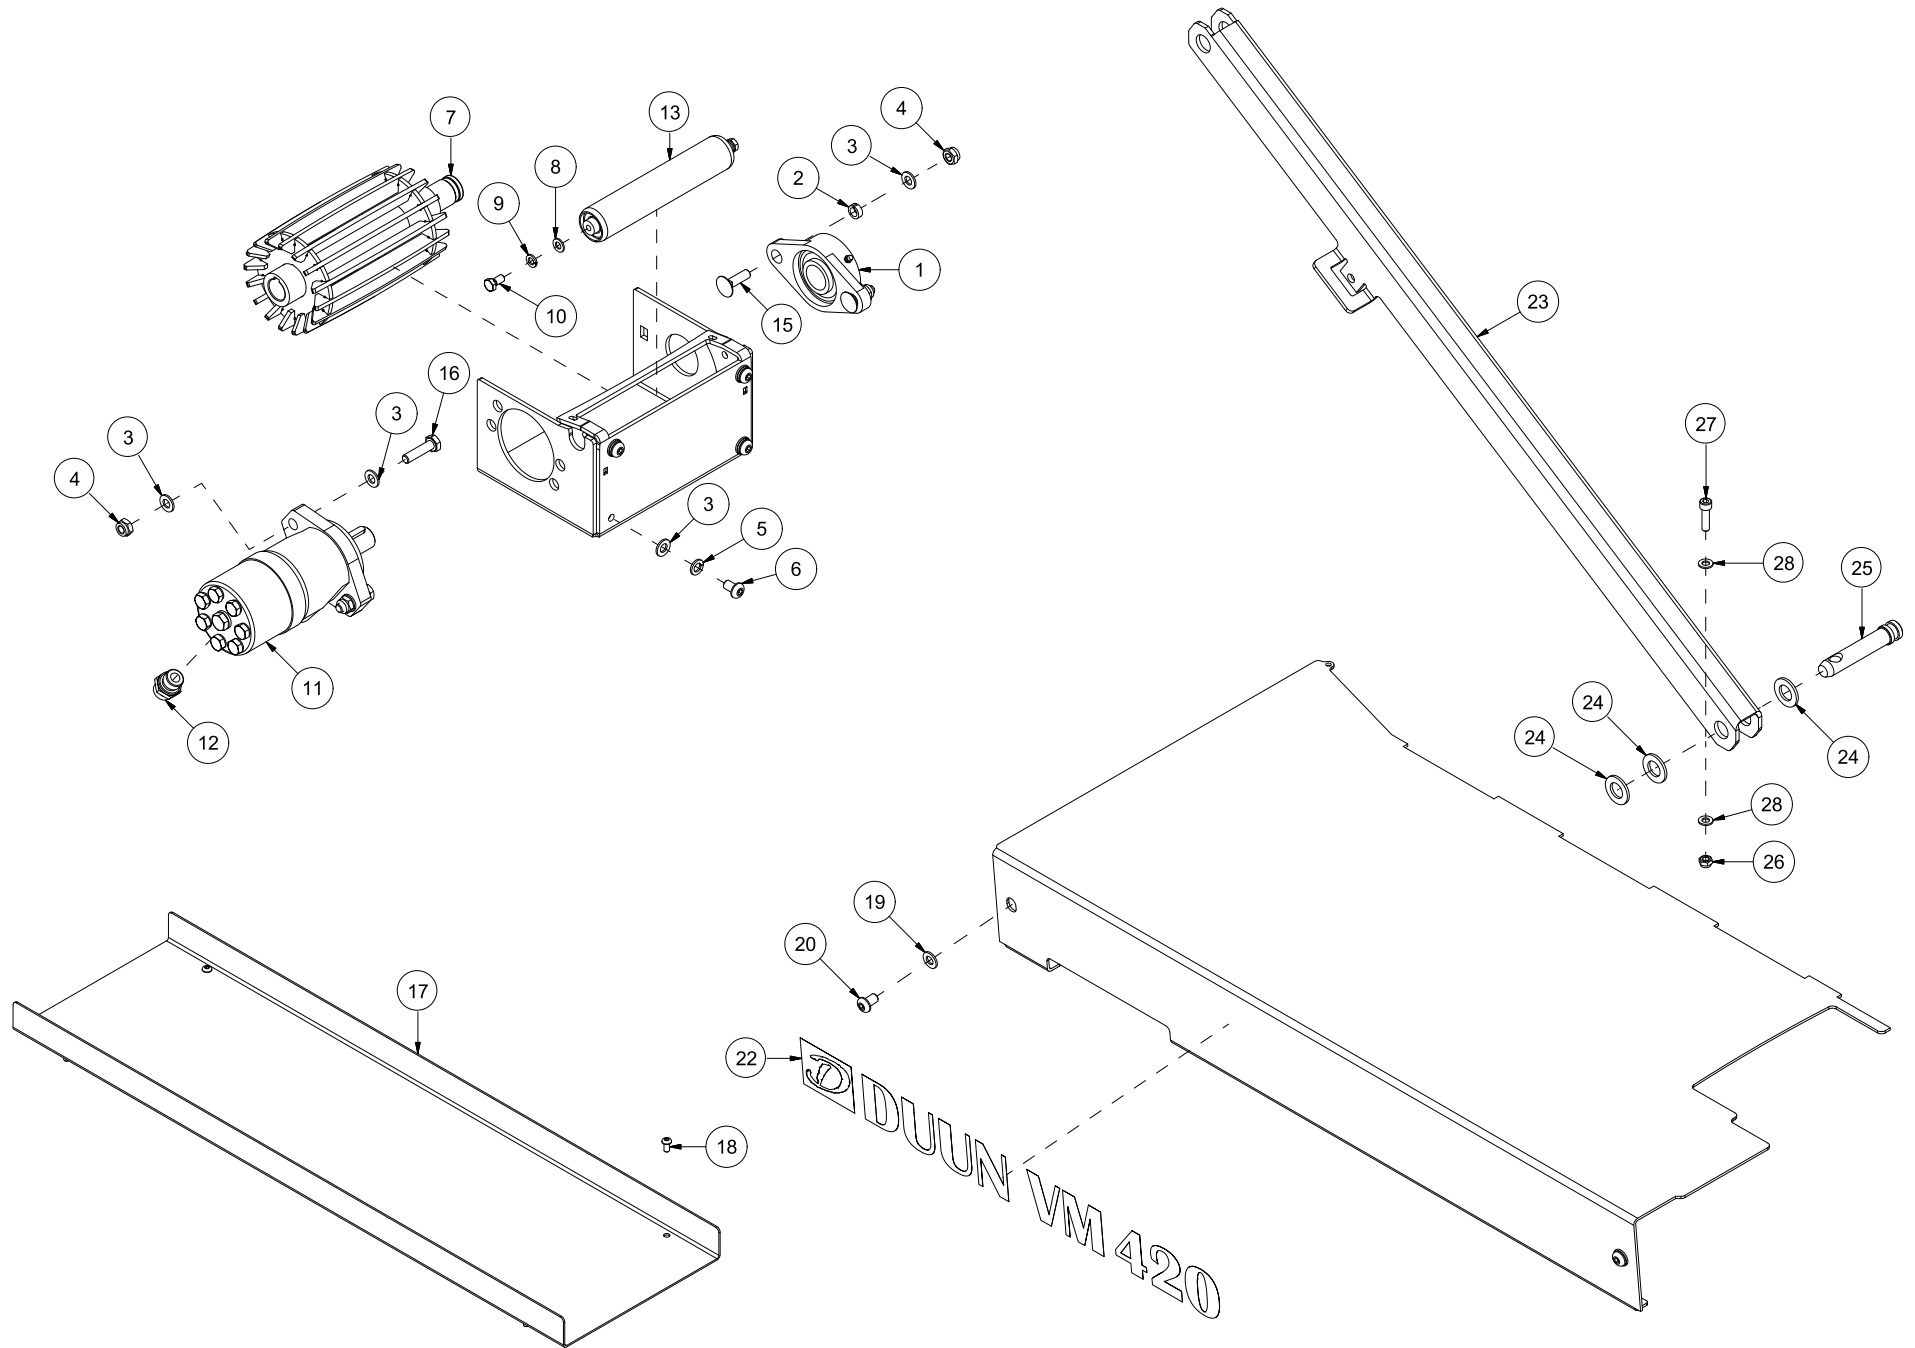

Pos	Ant	Artikkelnr	Beskrivelse
1	1	2954171	Flenslager UCFL 206 30mm
2	2	1411167	Foring
3	10	2531060	Underlagsskive M10 EIZn DIN 125
4	4	2483610	Lockingmutter M10 EIZn DIN 985
5	4	2534060	Fjærskive M10 EIZn DIN 127
6	4	2476290	Unbrako rundhodeskrue M10x16 EIZn ISO 7380
7	1	14130103	Drivhjul
8	2	2531047	Underlagsskive M8 EIZn DIN 125
9	2	2534047	Fjærskive M8 EIZn DIN 127
10	2	2422240	Sekskantskrue M8x16 EIZn 8.8 DIN 933
11	1	2955513	Hydraulikkmotor 315 ccm
12	2	2957768	Ansatsnippel GEK BSP 1/2" L15 ED
13	1	2954310	Rull med lager Ø40x208
14	1	14120261	Brakett
15	2	2344332	Låseskrue M10x35 EIZn 8.8 DIN 603
16	2	2422303	Sekskantskrue M10x40 EIZn 8.8 DIN 931
17	1	14120215	Kanal
18	4	2476197	Unbrako rundhodeskrue M6x12 EIZn ISO 7380
19	2	2531060	Underlagsskive M10 EIZn DIN 125
20	2	2476290	Unbrako rundhodeskrue M10x16 EIZn ISO 7380
21	1	14120110	Maskinbord
22	1	2935134	Klebemerke VM420 H65
23	1	14120162	Kanal
24	3	2531083	Underlagsskive M18 EIZn DIN 125
25	1	2526321	Toppstagbolt kat. 1 Ø19x70
26	1	2483609	Lockingmutter M8 EIZn DIN 985
27	1	2477248	Unbrako sylinderskrue M8x30 EIZn DIN 912
28	2	2531047	Underlagsskive M8 EIZn DIN 125