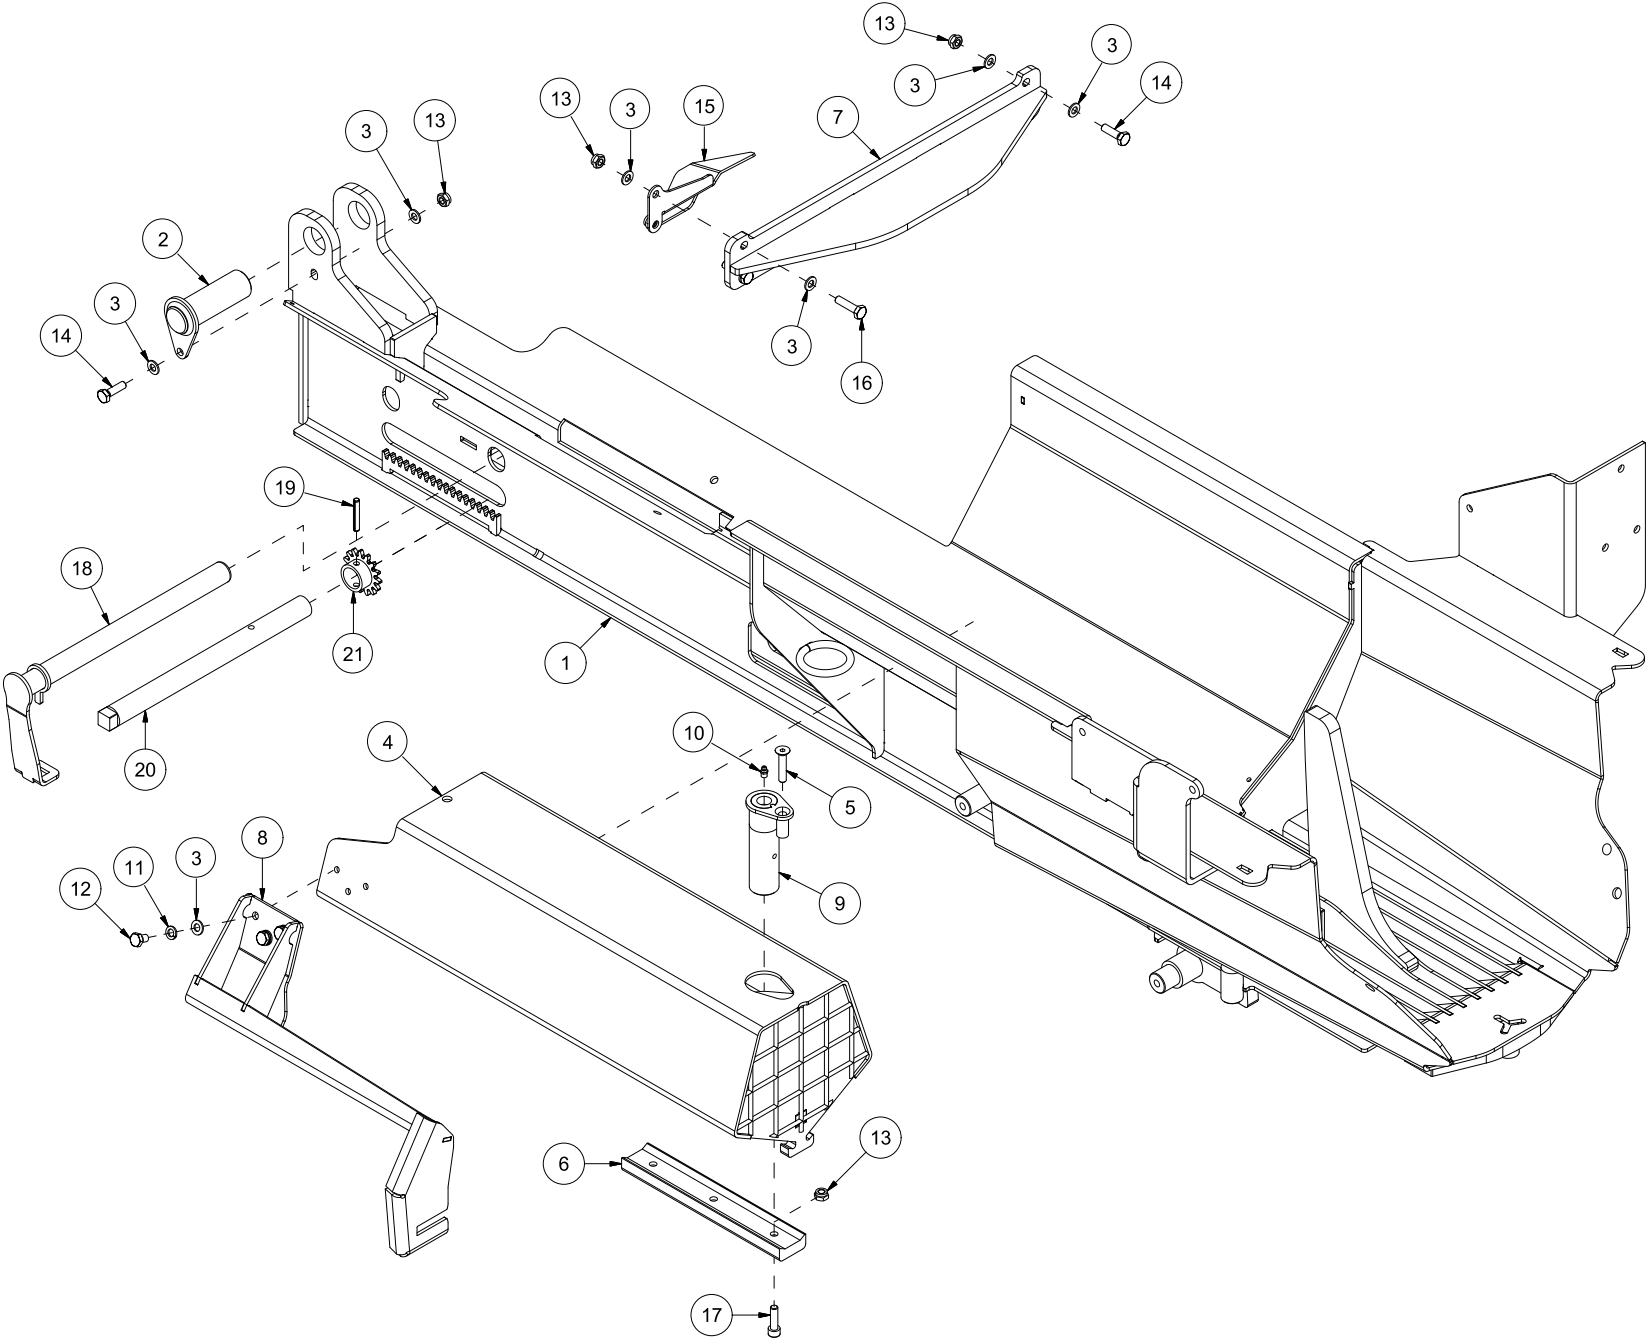

9	1	14120208 Bolt
10	1	2478407 Smørenippel Rett M8
11	3	2534060 Fjærskive M10 EIZn DIN 127
12	3	2422290 Sekskantskrue M10x16 EIZn 8.8 DIN 933
13	10	2483610 Lockingmutter M10 EIZn DIN 985
14	3	2422301 Sekskantskrue M10x35 EIZn 8.8 DIN 933
15	1	14120280 Slangeskjold
16	2	2422303 Sekskantskrue M10x40 EIZn 8.8 DIN 931
17	5	2478303 Unbrako sylinderskrue lavhode M10x40 St 10.9 DIN 79
18	1	14120106 Låsebolt
19	1	2525256 Spennhylse Ø8x50
20	1	14120105 Låsebolt
21	1	1411137 Tannhjul klyvemodul