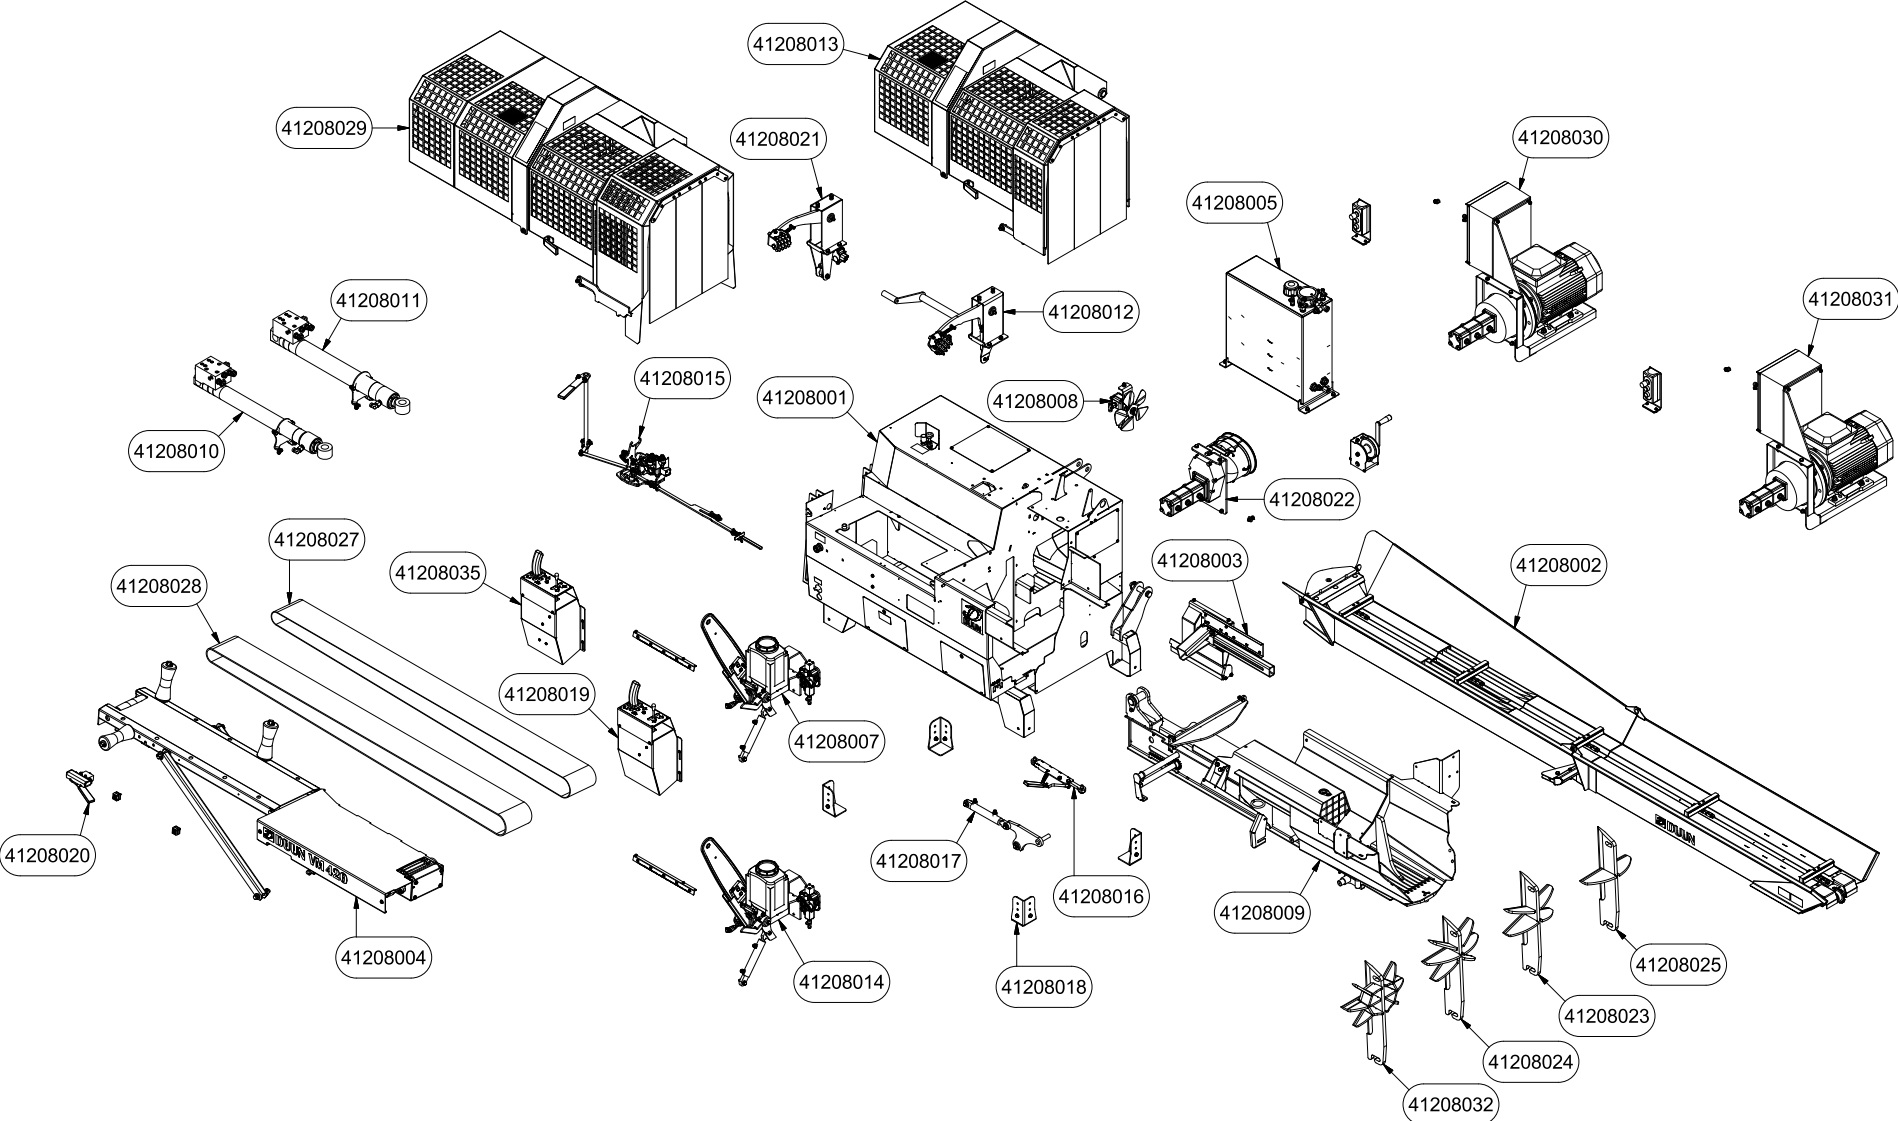

VM420 Spare part list

Serienummer: f.o.m. 160031 | t.o.m. 180000

CONTENTS	2
41208001 CHASSIS AND VALVES	4
41208002-001 CONVEYOR LOWER	6
41208002-002 CONVEYOR UPPER	8
41208003 LOG STOP	10
41208004-001 FEED TABLE OUTER	12
41208004-002 FEED TABLE INNER	14
41208005 HYDRAULIC TANK	16
41208007-001 SAW, CUT CYLINDER AND CHAIN OIL TANK (TRACTOR POWERED)	18
41208007-002 SAW BRACKET AND VALVE (TRACTOR POWERED)	20
41208008 COOLING FAN	22
41208009 SPLITTING BED AND SPLITTING RAM	24
41208010 CYLINDER 8,5 T	26
41208011 CYLINDER 11,0 T	28
41208012 LOG CLAMP	30
41208013 COVER	32
41208014-001 SAW, CUT CYLINDER AND CHAIN OIL TANK (ELEKTRIC POWERED)	34
41208014-002 SAW BRACKET AND VALVE (ELEKTRIC POWERED)	36
41208015-001 MECHANISM	38
41208016 SIDWAYS ADJUSTMENT OF CONVEYOR	42
41208017 KNIFE ADJUSTMENT	44
41208018 SUPPORT LEGS	46
41208019 OPERATORS PANEL	48
41208020 REMOTE FEED BELT CONTROL	50
41208021 LOG CLAMP, HYDRAULIC	52
41208022 GEAR BOX AND PUMP TRACTOR POWERED	54
41208023 SPLITTING KNIFE 6 PART	56
41208024 SPLITTING KNIFE 8 PART	58
41208025 SPLITTING KNIFE 4 PART	60
41208027 FEED BELT GRIP TOP	62
41208028 FEED BELT SMOOTH	64
41208029 COVER, LONG	66
41208030 MOTOR AND PUMP 400V, ELECTRIC POWERED	68
41208031 MOTOR AND PUMP 230V, ELEKTRIC POWERED	70
41208032 SPLITTING KNIFE 10 PART	72
41208035 OPERATORS PANEL	74