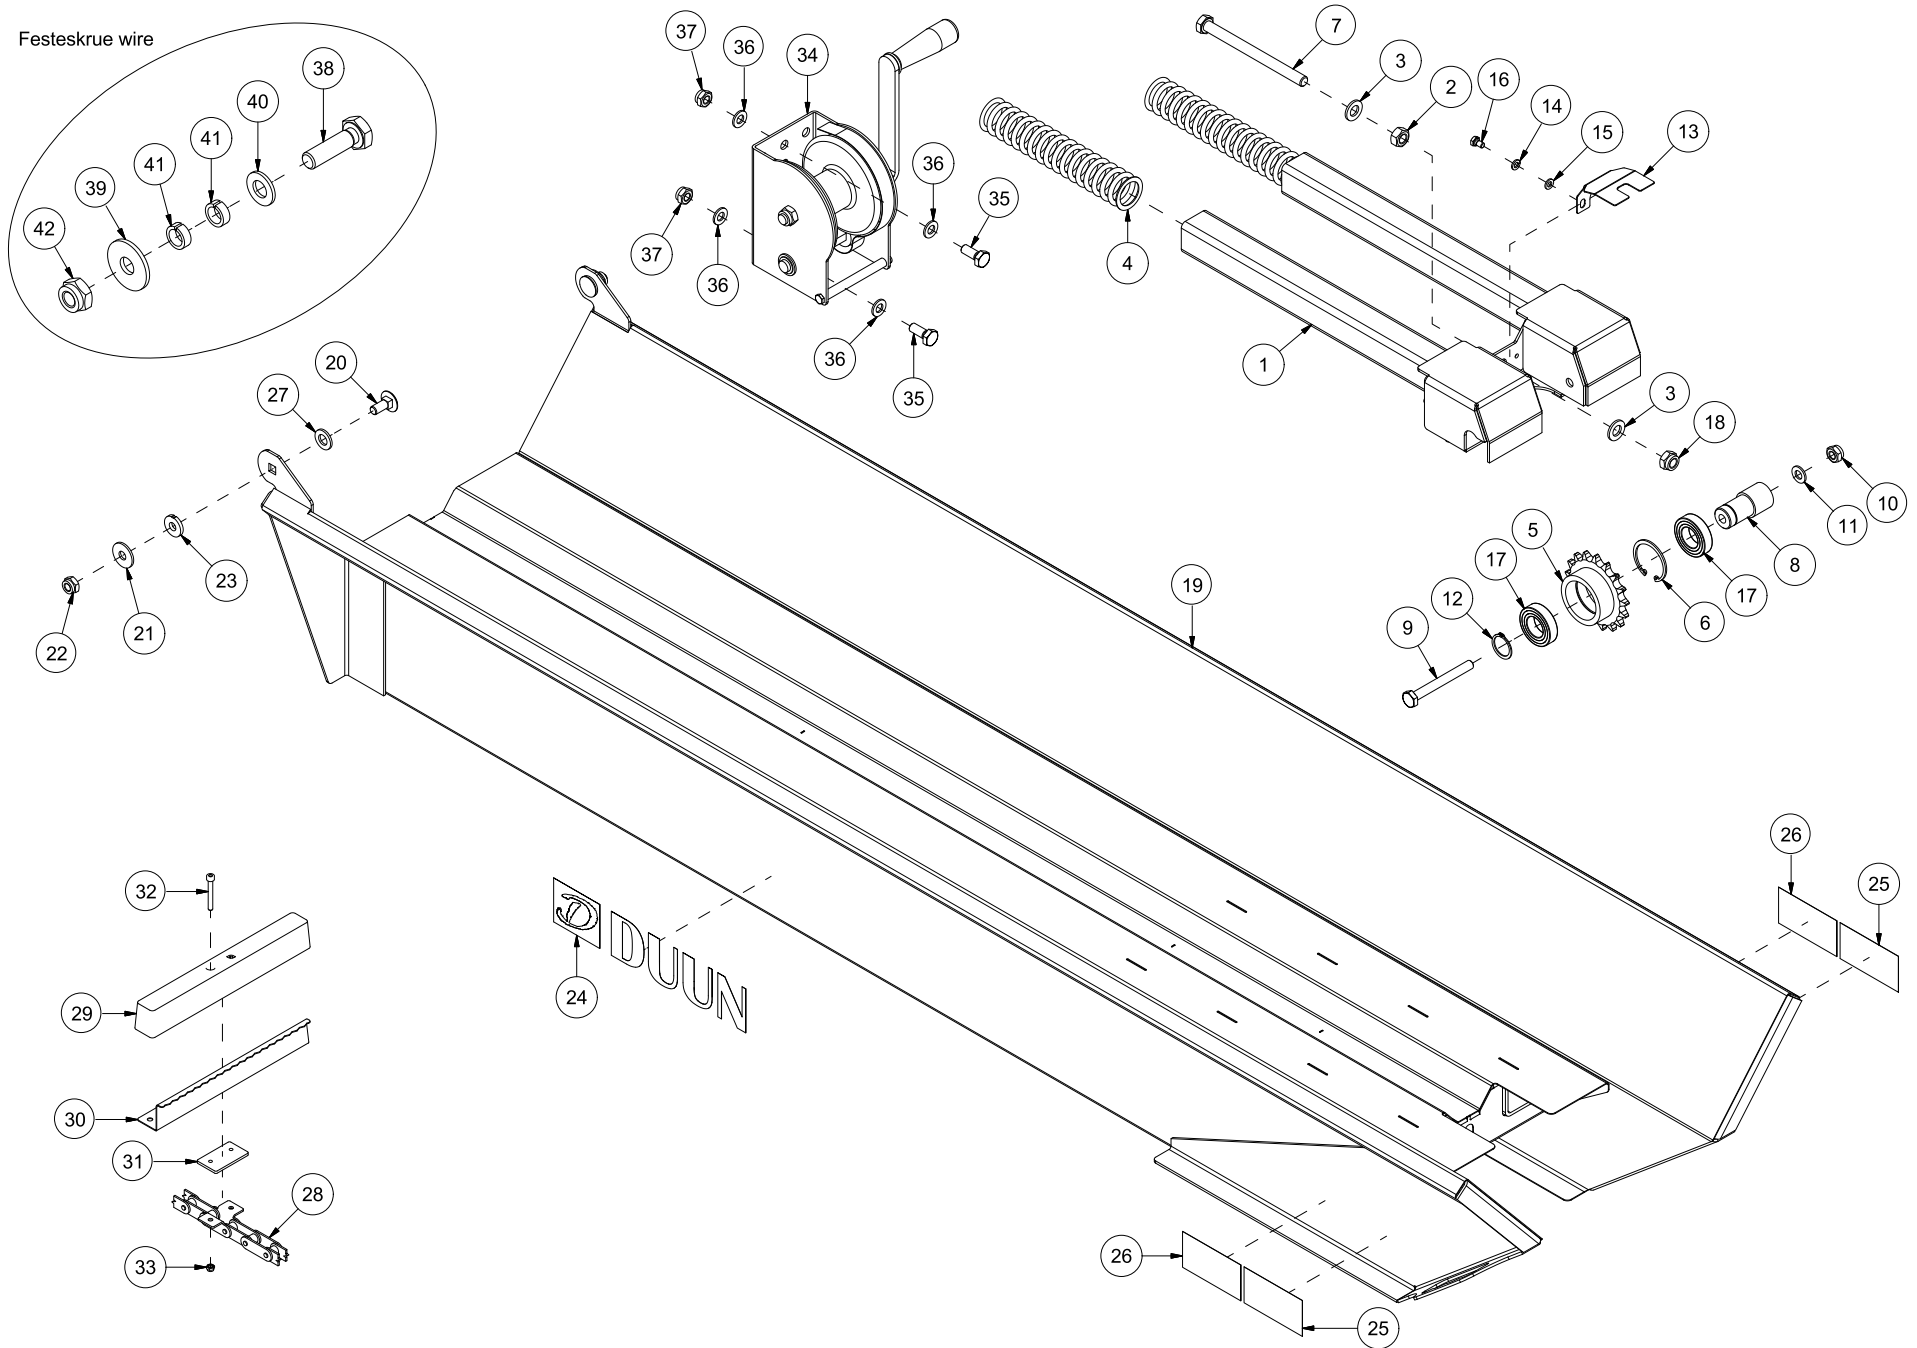

Pos	Ant	Artikkelnr	Beskrivelse
1	1	14120027	Kjedestrammer
2	1	2481611	Sekskantmutter M12 EIZn DIN 934
3	2	2531069	Underlagsskive M12 EIZn DIN 125
4	2	2912085	Trykkfjær Dt5,5 Di29 L200 St
5	1	2964161	Kjedehjul 5/8" Z17 Ø47,0
6	1	2553247	Seegerring I 47x2,0 DIN 471
7	1	2422370	Sekskantskrue M12x150 EIZn 8.8 DIN931
8	1	14120082	Aksel
9	1	2422315	Sekskantskrue M10x90 EIZn 8.8 DIN 931
10	1	2483610	Lockingmutter M10 EIZn DIN 985
11	1	2531060	Underlagsskive M10 EIZn DIN 125
12	1	2553125	Seegerring A 25x1,2 DIN 471
13	1	14120264	Verneplate
14	2	2534039	Fjærskive M6 EIZn DIN 127
15	2	2531039	Underlagsskive M6 EIZn DIN 125
16	2	2422196	Sekskantskrue M6x10 EIZn 8.8 DIN 933
17	2	2951124	Kulelager 6005 2RS 25x47x12 DIN 625
18	1	2483611	Lockingmutter M12 EIZn DIN 985
19	1	14120006	Transportbånd, øvre
20	2	2344330	Låseskrue M10x25 EIZn 8.8 DIN 603
21	2	2533060	Karosseriskive M10 EIZn DIN 9021
22	2	2483610	Lockingmutter M10 EIZn DIN 985
23	2	1411531	Lagerskive
24	1	2935071	Klebemerke Duun H60
25	2	2935034	Klebemerke 90x48 Hengende bånd
26	2	2935088	Klebemerke 90x48 Klemfare hånd
27	2	2531069	Underlagsskive M12 EIZn DIN 125
28	1	2963102	Kjede 2050 252 ledd 14L/K1 , medbringer hver 14.ytterledd
29	9	1411278	Medbringer
30	9	1411390	Medbringerplate
31	9	1411391	Mutterplate
32	18	2471177	Unbrako sylinderskrue M5x40 St 12.9 DIN 912
33	18	2483607	Lockingmutter M5 EIZn DIN 985
34	1	2966105	Vinsj 500 kg med brems og wire
35	3	2422297	Sekskantskrue M10x25 EIZn 8.8 DIN 933
36	6	2531060	Underlagsskive M10 EIZn DIN 125
37	3	2483610	Lockingmutter M10 EIZn DIN 985
38	1	2422301	Sekskantskrue M10x35 EIZn 8.8 DIN 933
39	1	2533060	Karosseriskive M10 EIZn DIN 9021
40	1	2531060	Underlagsskive M10 EIZn DIN 125
41	2	14120187	Skive

Pos	Ant	Artikkelnr	Beskrivelse
42	1	2483610	Lockingmutter M10 EIZn DIN 985