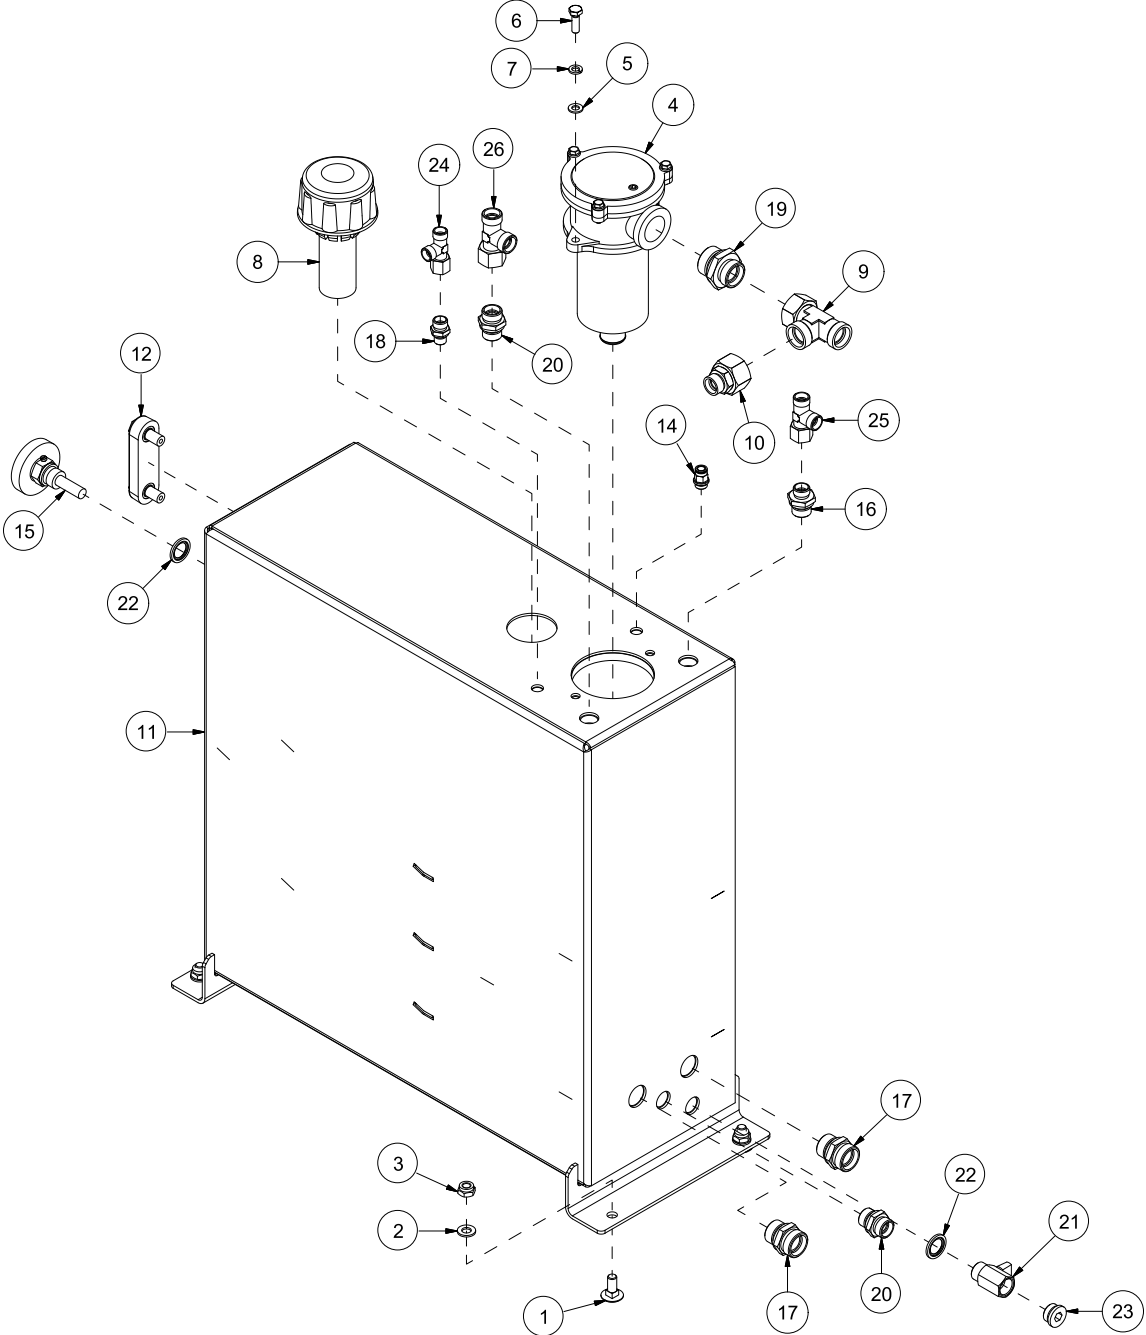

Pos	Ant	Artikkelnr	Beskrivelse
1	4	2344330	Låseskrue M10x25 EIZn 8.8 DIN 603
2	4	2531060	Underlagsskive M10 EIZn DIN 125
3	4	2483610	Lockingmutter M10 EIZn DIN 985
4	1	2251064	Returfilter
5	2	2537047	Underlagsskive M8 A4 DIN 125
6	2	2426246	Sekskantskrue M8x25 A4 DIN 933
7	2	2538047	Fjærskive M8 A4 DIN 127
8	1	2931018	Påfyllingslokk
9	1	2957778	T-ansatsnippel L22 L22 L22/S
10	1	2957512	Overgang L22-L15
11	1	14120242	Hydraulikk tank
12	1	2957821	Nivåglass M12 L-76mm
13		5310180	Hydraulikkolje
14	1	2957818	Lynfittings 8mm 1/4" rett
15	1	2957825	Termometer
16	1	2957766	Ansatsnippel GEK BSP 1/2" L12 ED
17	2	2957774	Ansatsnippel GEK BSP 3/4" L22 ED
18	1	2957754	Ansatsnippel GEK BSP 1/4" L10 ED
19	1	2957781	Ansatsnippel GEK BSP 1" L22 ED
20	2	2957768	Ansatsnippel GEK BSP 1/2" L15 ED
21	1	2957601	Kuleventil mini 1/2" innv/utv. gjenger
22	2	2957861	Hydraulikkpakning 1/2"
23	1	2957421	Plugg 1/2" m/Pakning mess.krom
24	1	2957721	T-ansatsnippel EVLK 10L
25	1	2957723	T-ansatsnippel EVLK 12L
26	1	2957776	T-ansatsnippel EVLK 15L