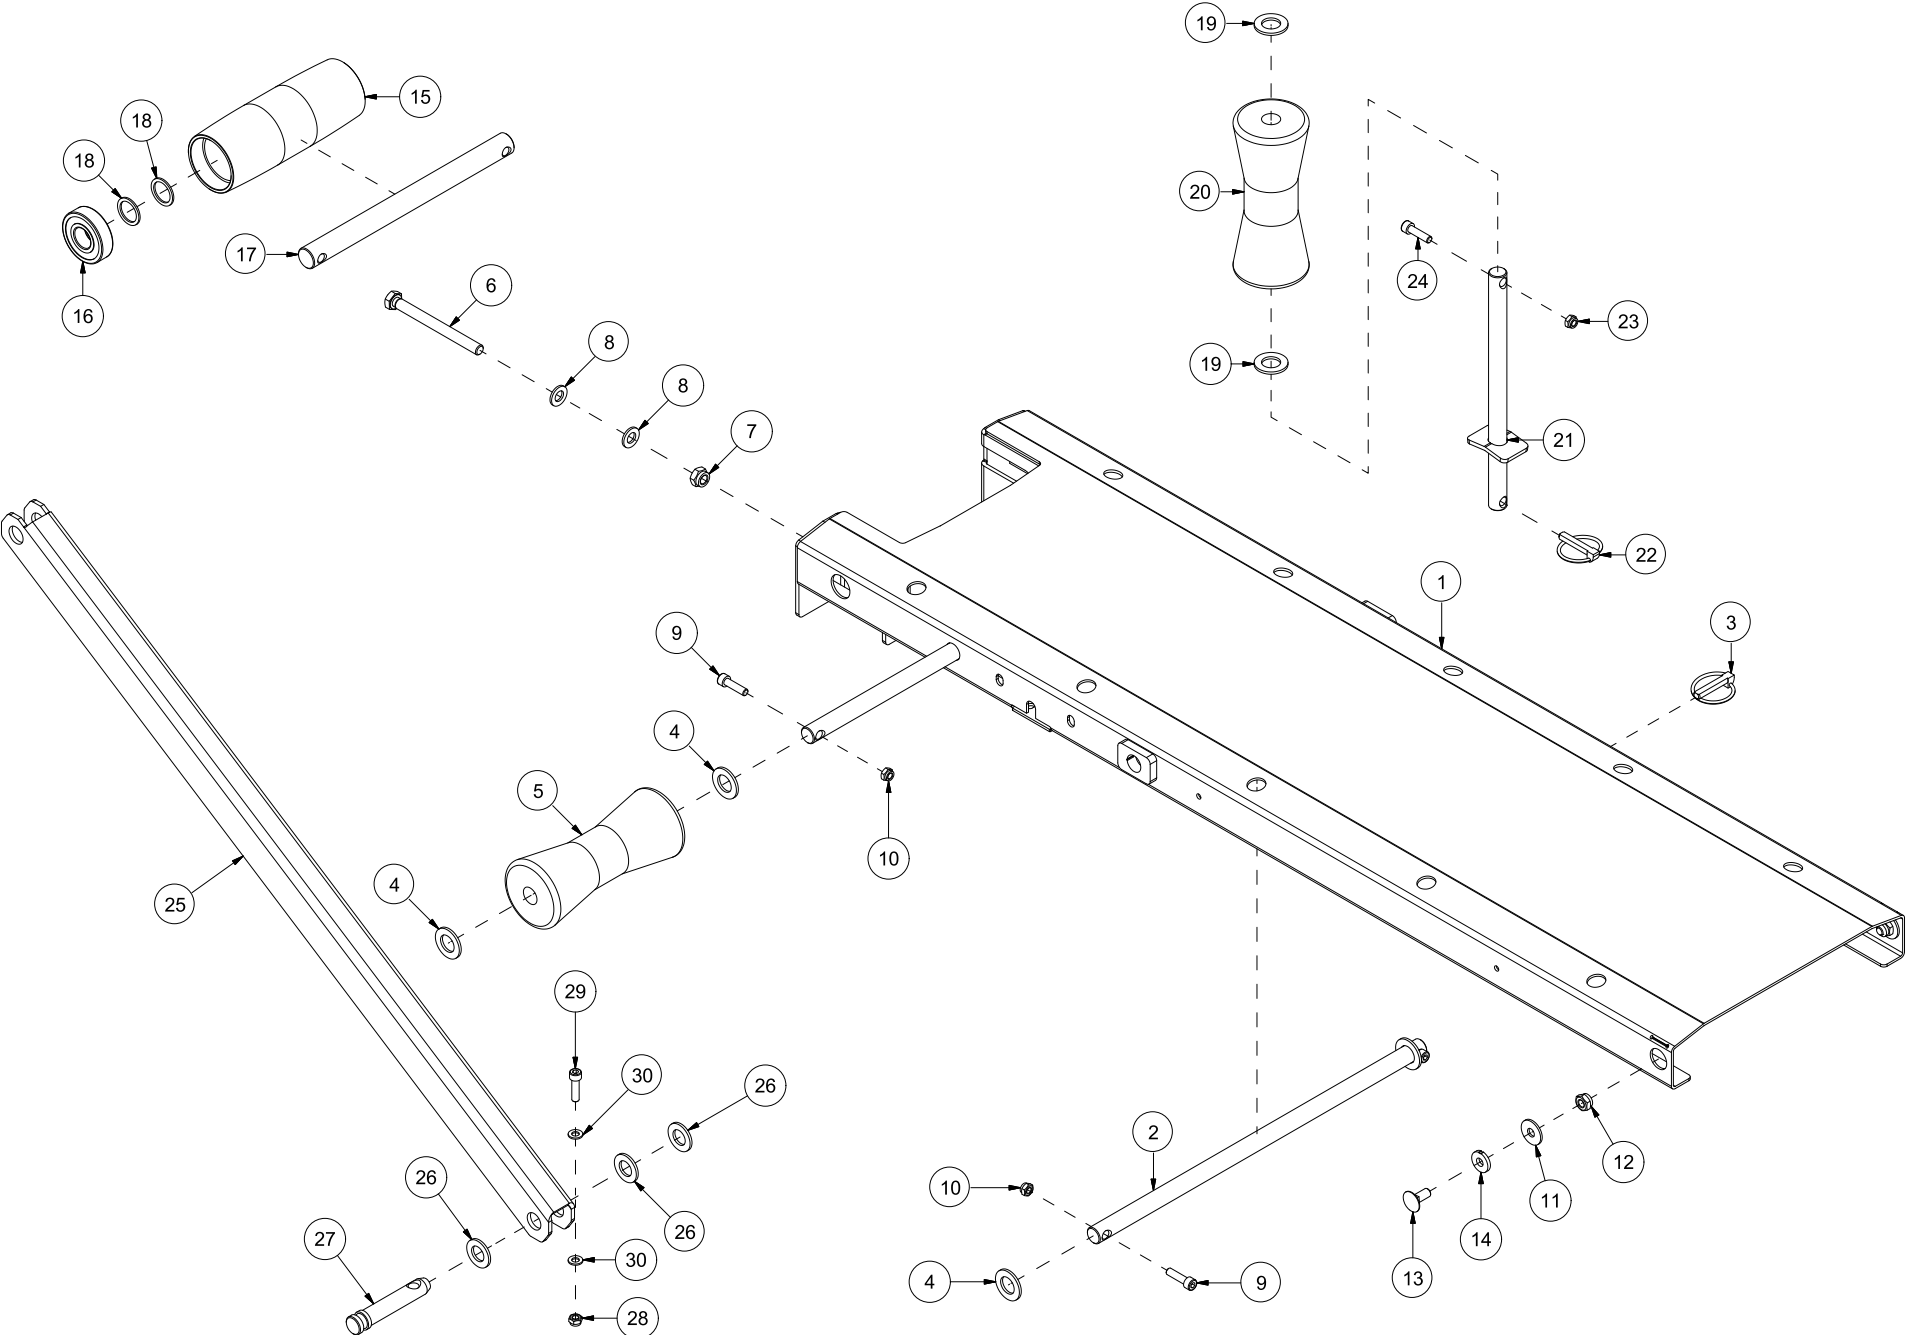

Pos	Ant	Artikkelnr	Beskrivelse
1	1	14120089	Innmaterbord
2	1	14120092	Aksel
3	1	2556142	Orepinne Ø10x40
4	4	2531086	Underlagsskive M20 EIZn DIN 125
5	1	2245031	Støtterull Ø60/84xL200
6	2	2425368	Sekskantskrue M12x130 EIZn 8.8 DIN 933
7	2	2483611	Lockingmutter M12 EIZn DIN 985
8	4	2531069	Underlagsskive M12 EIZn DIN 125
9	3	2477248	Unbrako sylinderskrue M8x30 EIZn DIN 912
10	3	2483609	Lockingmutter M8 EIZn DIN 985
11	2	2533060	Karosseriskive M10 EIZn DIN 9021
12	2	2483610	Lockingmutter M10 EIZn DIN 985
13	2	2344330	Låseskrue M10x25 EIZn 8.8 DIN 603
14	2	1411531	Lagerskive
15	1	1411269	Slaverull
16	2	2951145	Lager, 6305 2RS
17	1	14120093	Aksel
18	4	1411178	Skive
19	2	2531086	Underlagsskive M20 EIZn DIN 125
20	1	2245031	Støtterull Ø60/84xL200
21	1	14120088	Rullholder
22	1	2556142	Orepinne Ø10x40
23	1	2483609	Lockingmutter M8 EIZn DIN 985
24	1	2477248	Unbrako sylinderskrue M8x30 EIZn DIN 912
25	1	14120039	Kanal
26	3	2531083	Underlagsskive M18 EIZn DIN 125
27	1	2526321	Toppstagbolt kat. 1 Ø19x70
28	1	2483609	Lockingmutter M8 EIZn DIN 985
29	1	2477248	Unbrako sylinderskrue M8x30 EIZn DIN 912
30	2	2531047	Underlagsskive M8 EIZn DIN 125